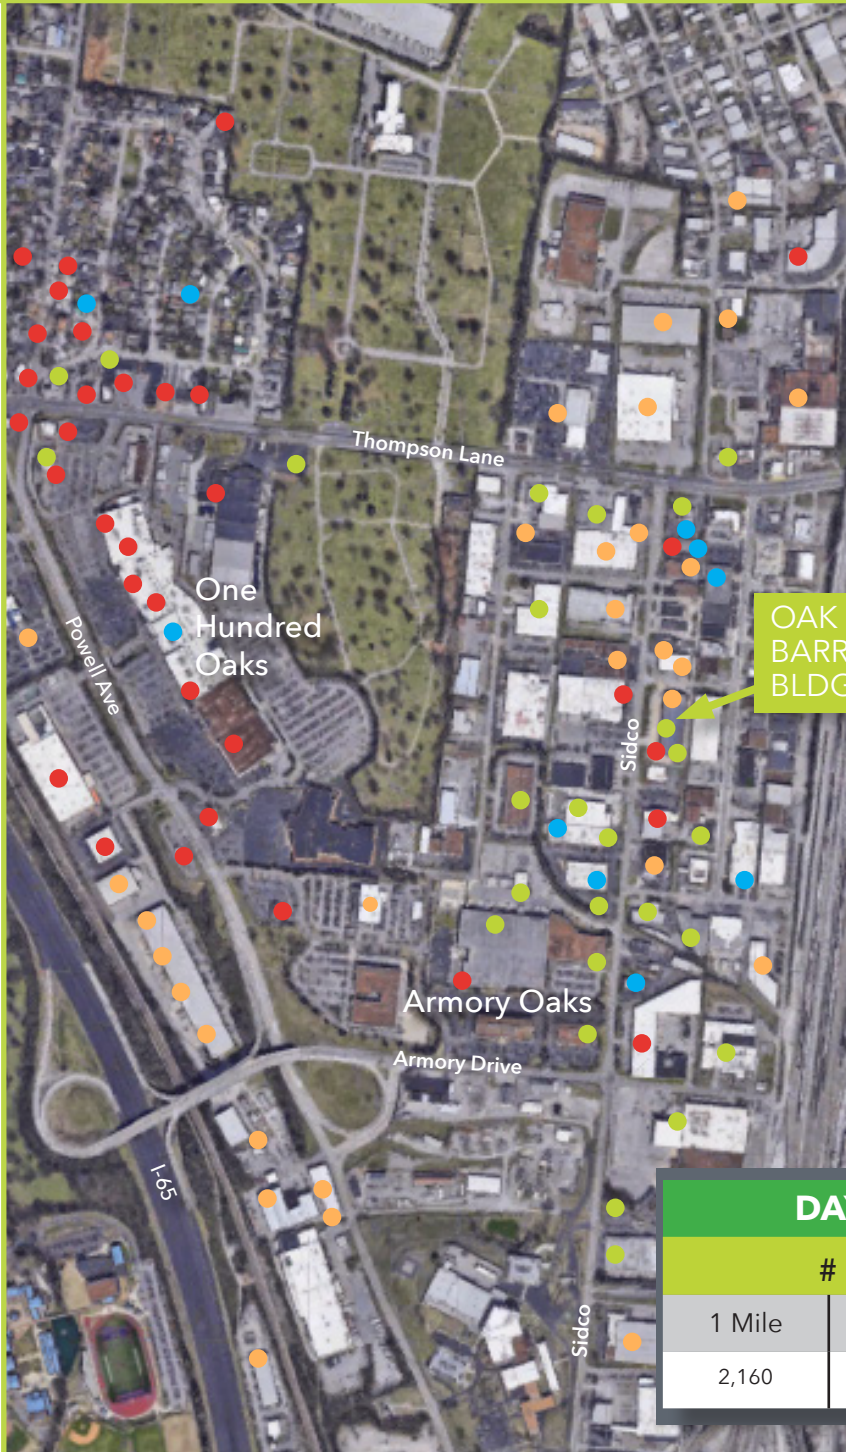

RETAIL | OFFICE

OAK BARREL BLDG

BERRY HILL
100 OAKS AREA

2934 SIDCO DRIVE

AVAILABLE SPACE +/- 5,452 sf

SNIPES
PROPERTIES

BERRY HILL | 100 OAKS AREA

- 1st Floor ± 4,757 sq ft
- Mezzanine ± 695 sq ft
- Current Buildout Completed Aug.2018
- Existing Grease Trap
- Space Is In Great Condition
- Modern Finishes
- Exposed Wood Rafters
- 33' Ft. Tall Ceilings at center
- Barrel Vaulted Ceiling

BERRY HILL | 100 OAKS AREA

creative. urban. investments.
Offered by Snipes Properties

BERRY HILL | 100 OAKS AREA

Mezzanine ± 695 sf

BERRY HILL | 100 OAKS AREA

creative. urban. investments.
Offered by Snipes Properties

BERRY HILL | 100 OAKS AREA

SHOWROOM

- CarMax
- BMW
- Buy Floors Direct
- English & Company Inc
- National Pool Tile Group
- Superior Pool Products
- GasLamp Too
- Blind & Shutter Gallery
- Alfred Williams & Co.
- Kenny & Company
- Designers Gallery
- Stone Source
- Redo Home + Design
- Myers Flooring
- Builders Window Supply
- Merridian Home Furnishings
- Isenhour Door Products
- Wyatt Johnson Ford
- Sears Outlet
- Southeastern Salvage
- Accent Flooring
- Belgard Design Center
- Ferguson Bath, Kitchen & Lighting Gallery
- The L&L Flooring Co.
- Accent Flooring
- McGrath Bros. Hardwood Flooring
- Great Kitchens
- Interiors International Inc.
- AG&M Architectural Granite+Marble

RETAIL / RESTAURANT

- The Black Abbey Brewing Co.
- Ultra Beauty
- PetSmart
- Burlington
- TJ Max
- Ross Dress For Less
- Staples
- Home Depot
- Guitar Center
- Kirkland's
- Logan's Roadhouse
- Wendy's
- Applebee's Grill + Bar
- Baja Burrito
- The Yellow Porch
- Sunflower Cafe
- Vui's Kitchen
- Firehouse Subs
- Calypso Cafe
- Monells Cafe
- Chipotle
- Taco Bell
- Panera Bread
- Rafferty's Restaurant + Bar
- Office Resources, Inc
- Designer Renaissance
- The Escape Game Nashville
- Flowers By Design
- Paddywax Candle Bar
- Nashville Pet Products