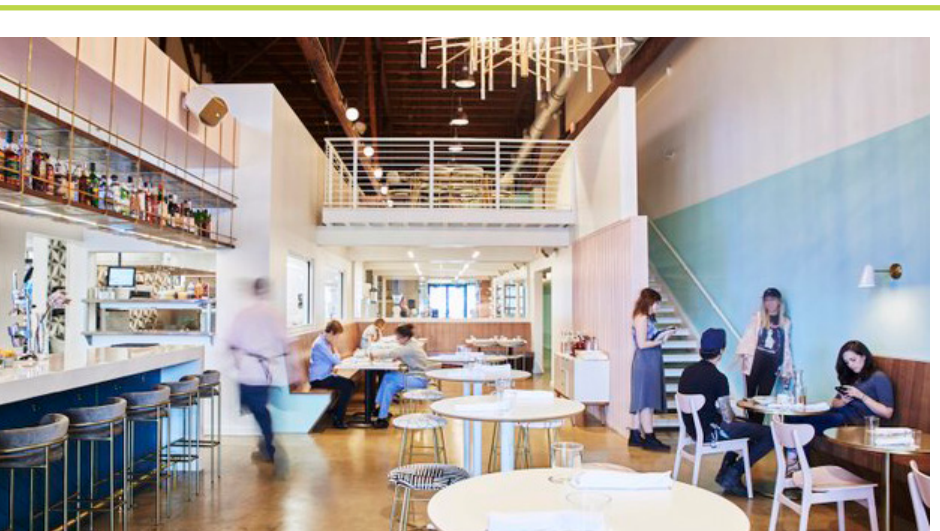

Mezzanine ± 695 sf

BERRY HILL | 100 OAKS AREA

creative. urban. investments.
Offered by Snipes Properties