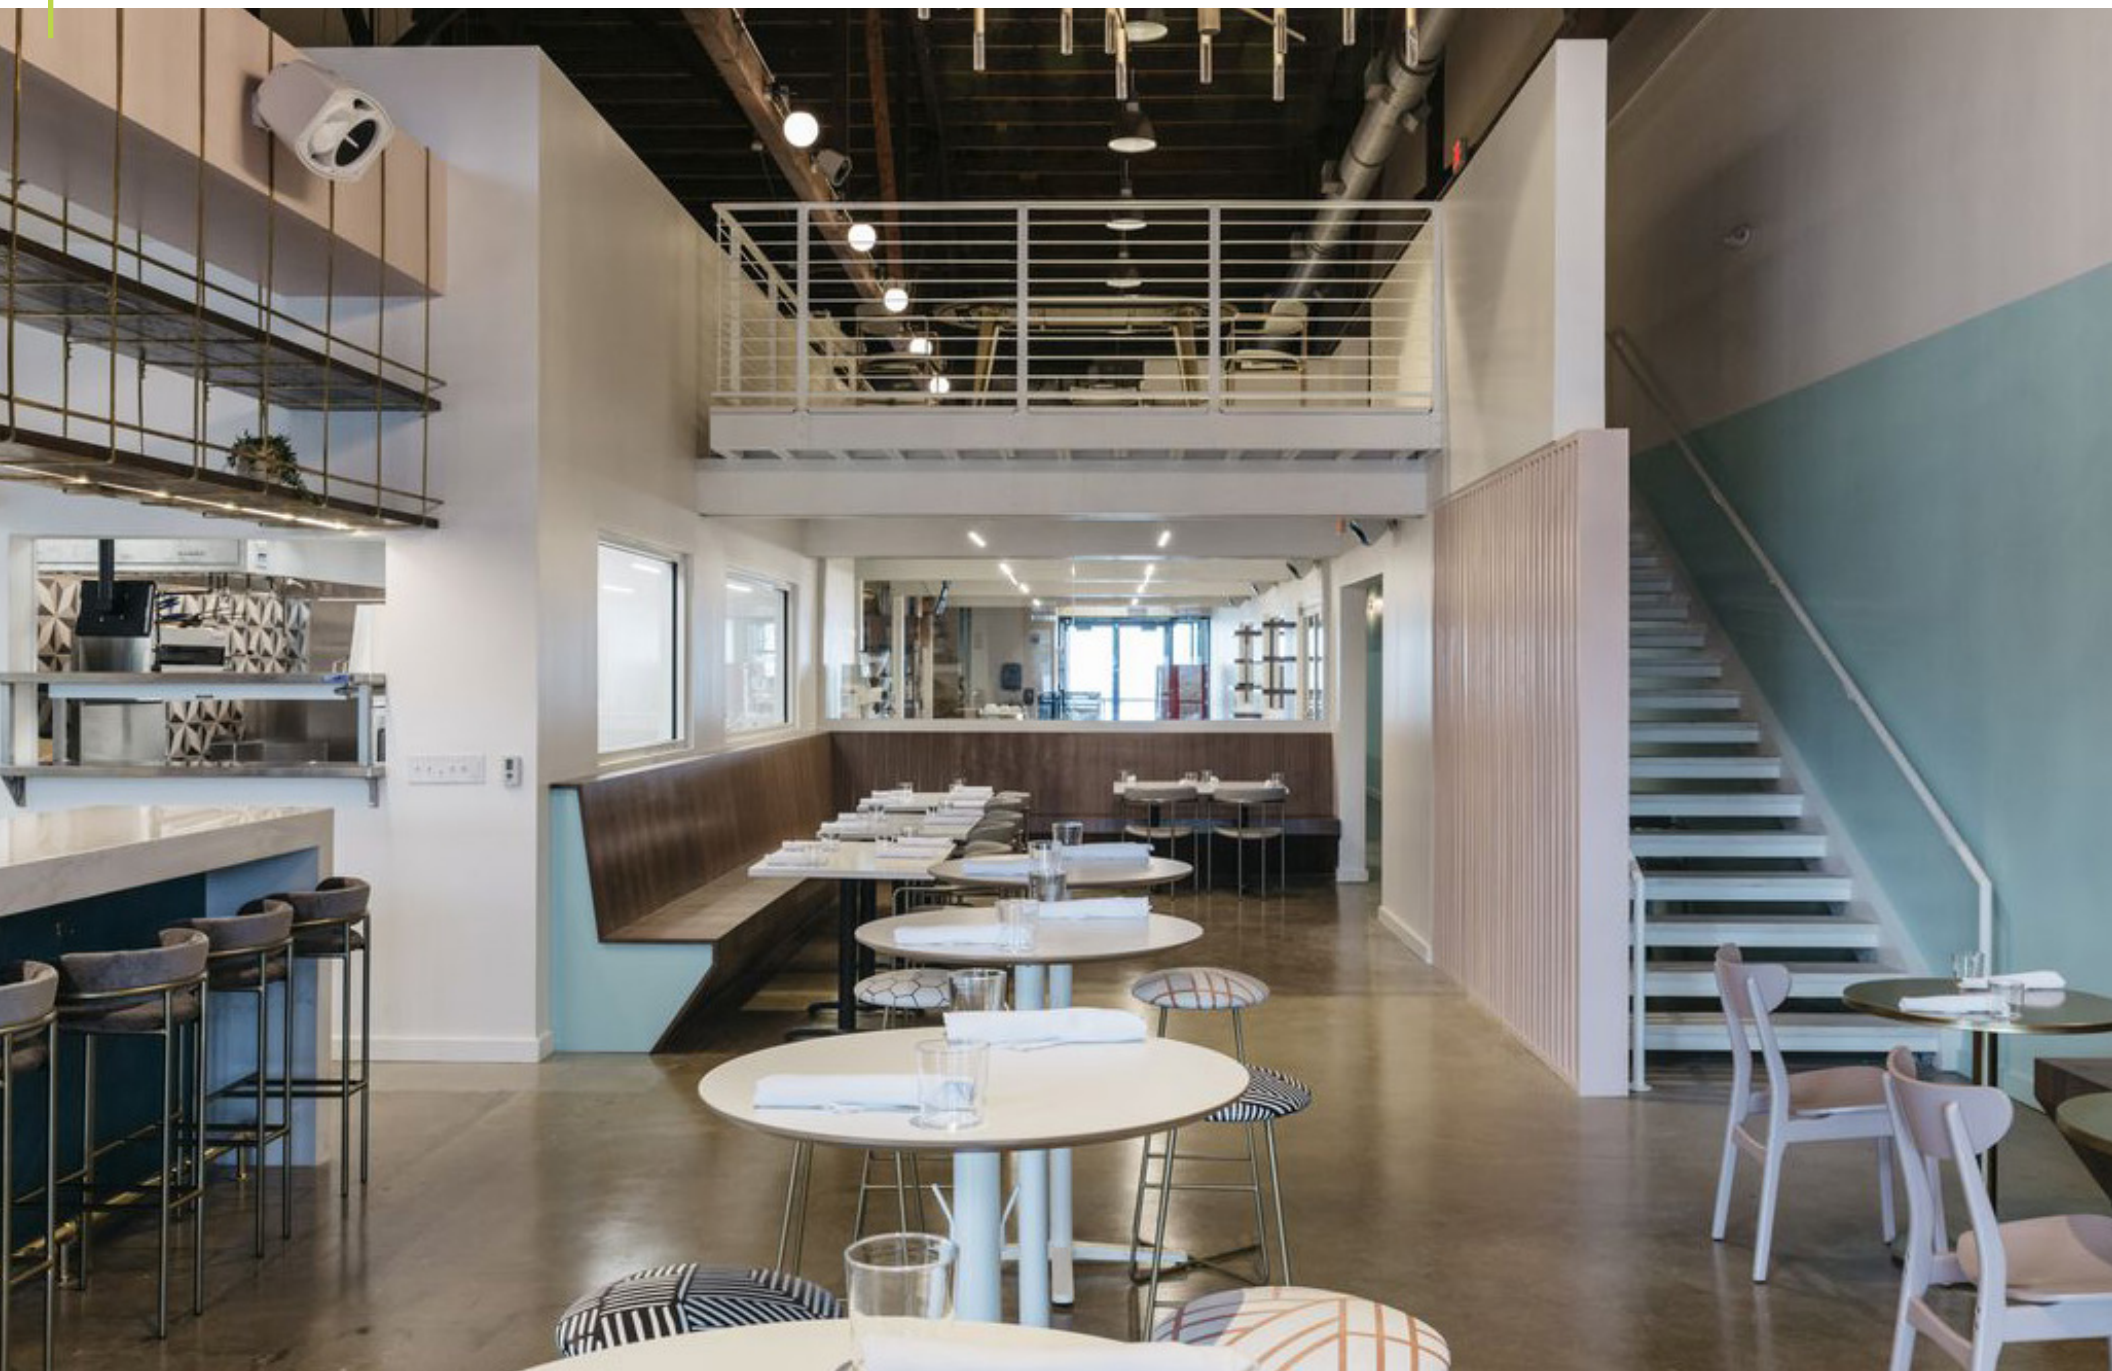

BERRY HILL | 100 OAKS AREA